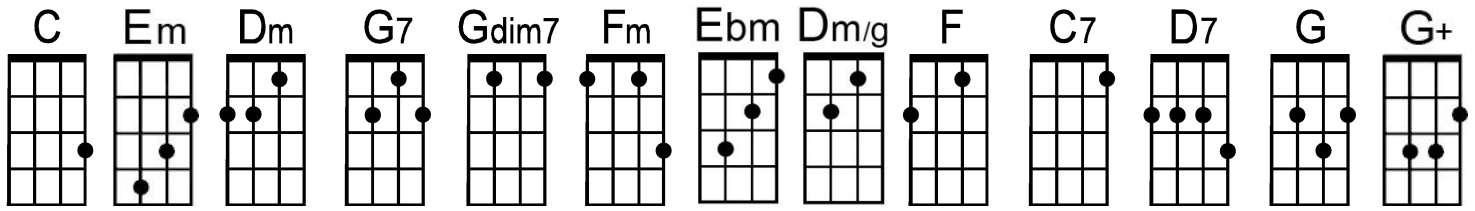

# Till There Was You (Key of C) (Beatles tab)

by Meredith Wilson (1957)

**Intro:** C . Em . | Dm . G7 . | C . Em . | Dm . G7\  
(sing e)

There were bells— on a hill— But I ne-ver— heard them ring-ing—

No, I ne-ver heard them at all— 'til there was you—

There were birds— in the sky— But I ne-ver— saw them wing-ing—

No, I ne-ver saw them at all— 'til there was you—

**Chorus:** Then there was mu-sic— and wonder-ful ro-ses—  
They tell me— in sweet— fragrant mea-dows— of dawn— and dew—

There was love— all a-round— But I ne-ver— heard it sing-ing—

No, I ne-ver heard it at all— 'til there was you—

**Instr:**  
A — 0 ————— 1-0 ————— 2-2-1-1-0 — 2 — 3 —  
E 0-1-3 — 3-1-0 — 0-3 — 3-1-0-1-1-3-1-3-1-1-1-3-1-3 — 3-3-2-2-1 — 1 — 0 —  
C ————— 2-0-1 ————— 2-2-2-2-2 — 0-0-0-0-0 — 0 — 2 — 2 — 0 —  
G ————— 2 ————— 1 ————— 0 ————— 2 — 0 — 0 —

**Chorus:** Then there was mu-sic— and wonder-ful ro-ses—  
They tell me— in sweet— fragrant mea-dows— of dawn— and dew—

There was love— all a-round— But I ne-ver— heard it sing-ing—

No, I ne-ver heard it at all— 'til there was you—